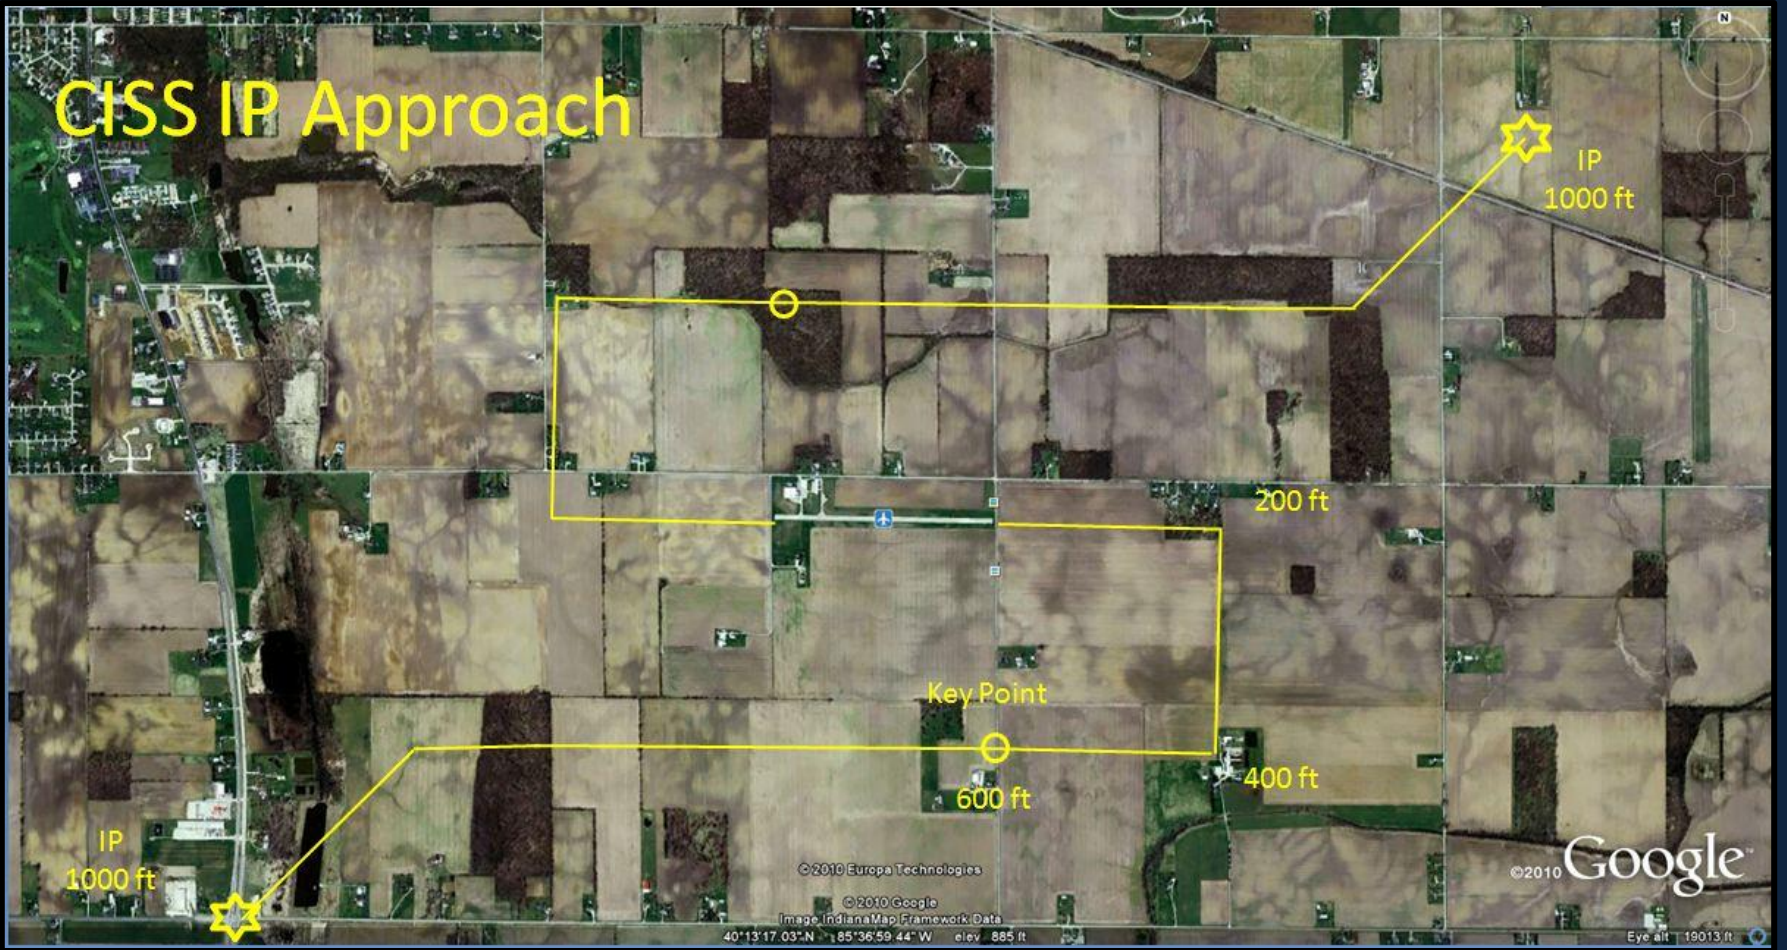

# CISS IP Approach

©2010 Europa Technologies

©2010 Google

Image IndianaMap Framework Data

40°13'17.03"N 85°36'59.44"W elev 885 ft

©2010 Google

Eye alt 18013 ft